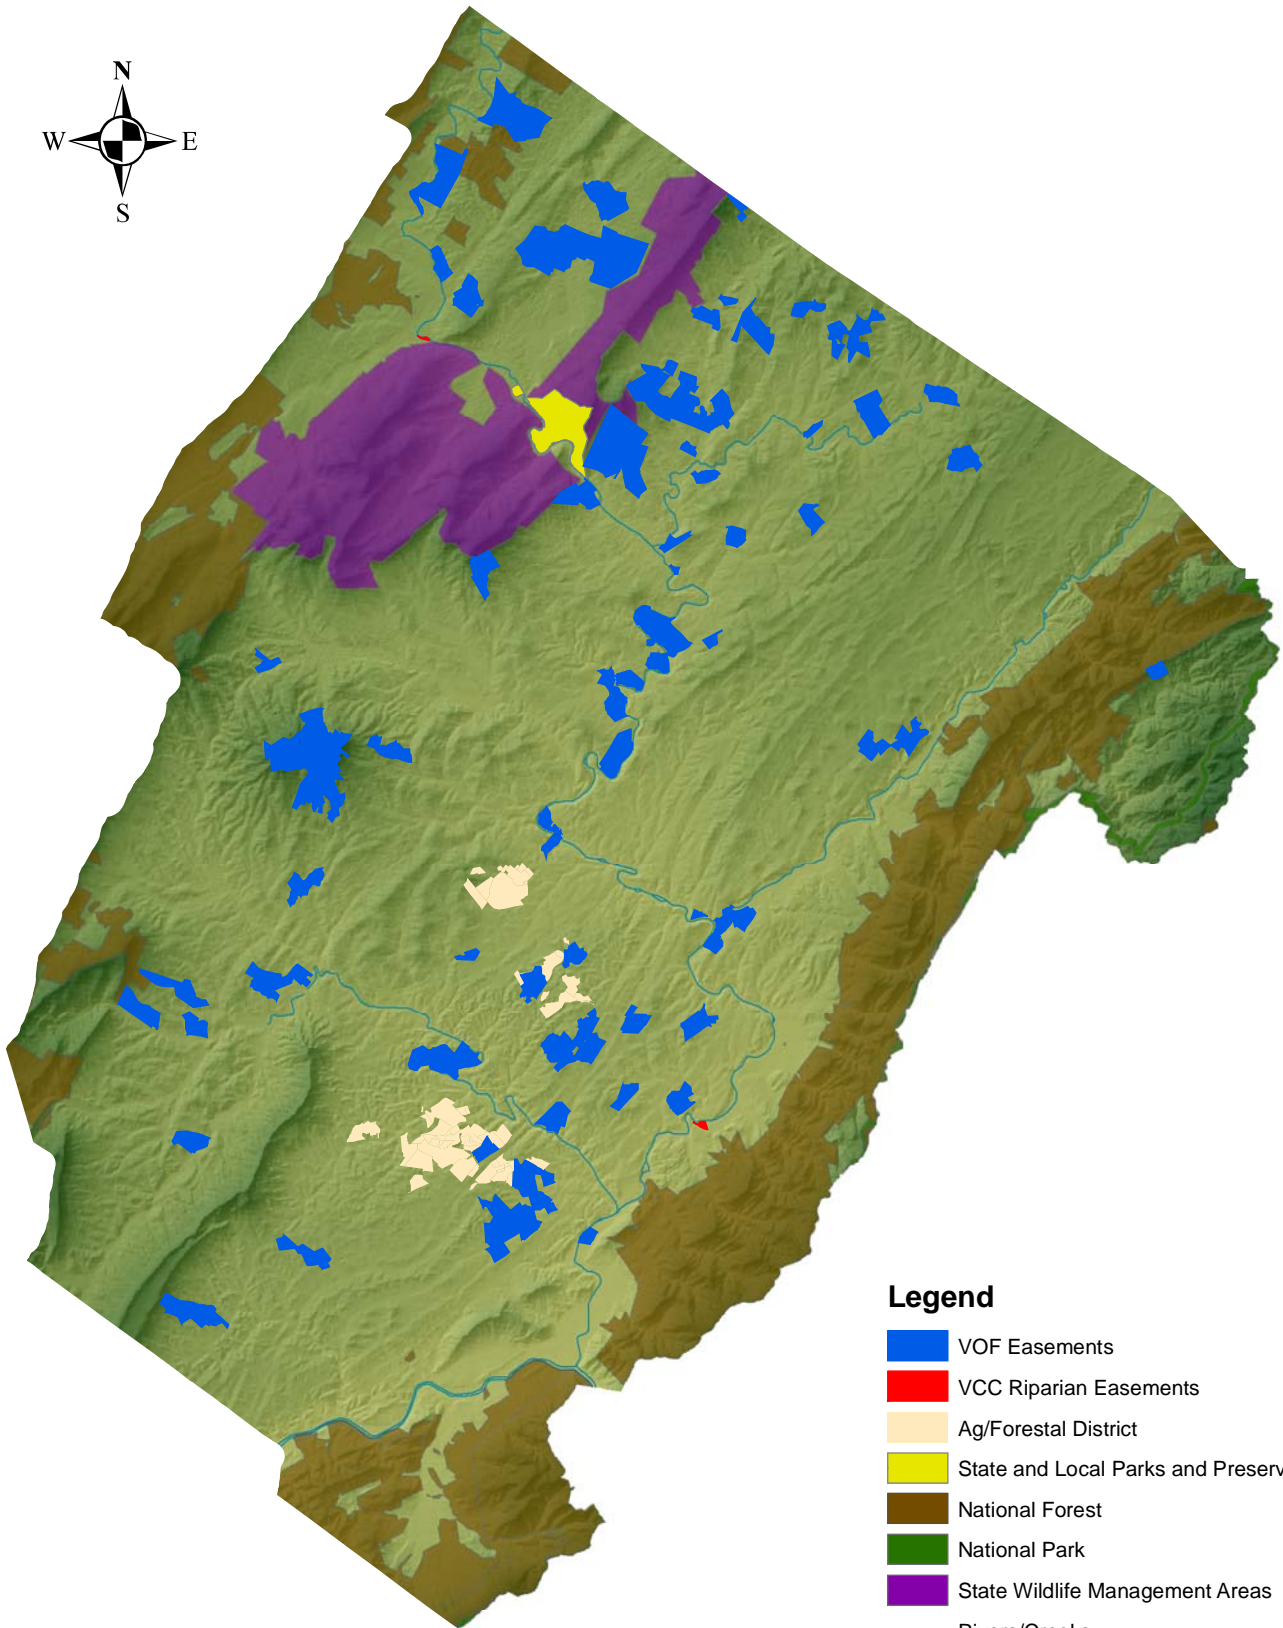

VALLEY
CONSERVATION
COUNCIL

Conservation Lands Rockbridge County

Legend

- VOF Easements
- VCC Riparian Easements
- Ag/Forestral District
- State and Local Parks and Preserves
- National Forest
- National Park
- State Wildlife Management Areas
- Rivers/Creeks